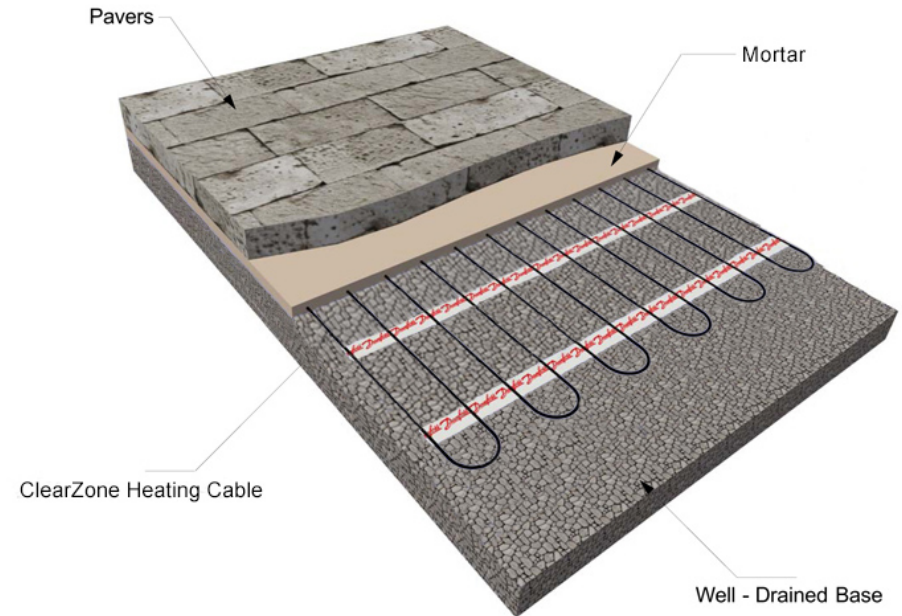

ClearZone Snow Melting Systems Under Pavers (Tire Tracks)

ClearZone heating mat for heated paver driveway.

Heated tire track driveway being installed.

Heated paver tire track driveway

ClearZone snow melting mats being installed for heated paver tire track driveway.

ClearZone snow melting system installed under paver sidewalk.

Installing ClearZone snow melting mats for heated paver driveway.

CLEARZONE

Snow Melting Systems

ClearZone Heating Cable Under Stone Pavers

Perspective View

Illustration of ClearZone snow melting mats installed under stone pavers (with insulation).

ClearZone Heating Cable Under Stone Pavers (with no insulation)

Illustration of ClearZone snow melting mats installed under stone pavers (without insulation).