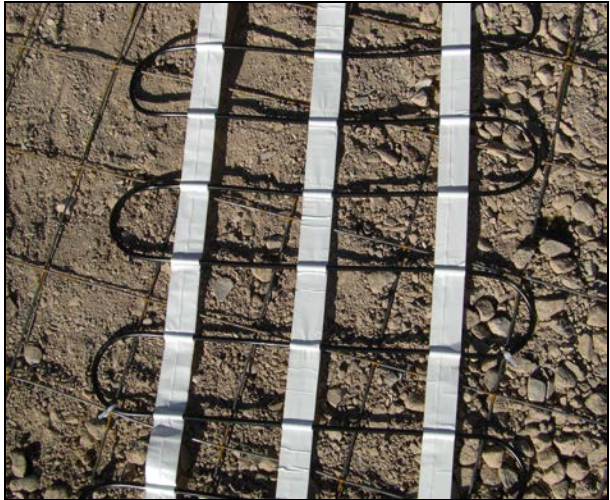

ClearZone Snow Melting Systems Under Pavers (Tire Tracks)

ClearZone heating mat for heated paver driveway.

Heated tire track driveway being installed.

Heated paver tire track driveway

ClearZone snow melting mats being installed for heated paver tire track driveway.

ClearZone snow melting system installed under paver sidewalk.

Installing ClearZone snow melting mats for heated paver driveway.

CLEARZONE

Snow Melting Systems

ClearZone Heating Cable Under Stone Pavers

Perspective View

Illustration of ClearZone snow melting mats installed under stone pavers (with insulation).

ClearZone Heating Cable Under Stone Pavers (with no insulation)

Illustration of ClearZone snow melting mats installed under stone pavers (without insulation).