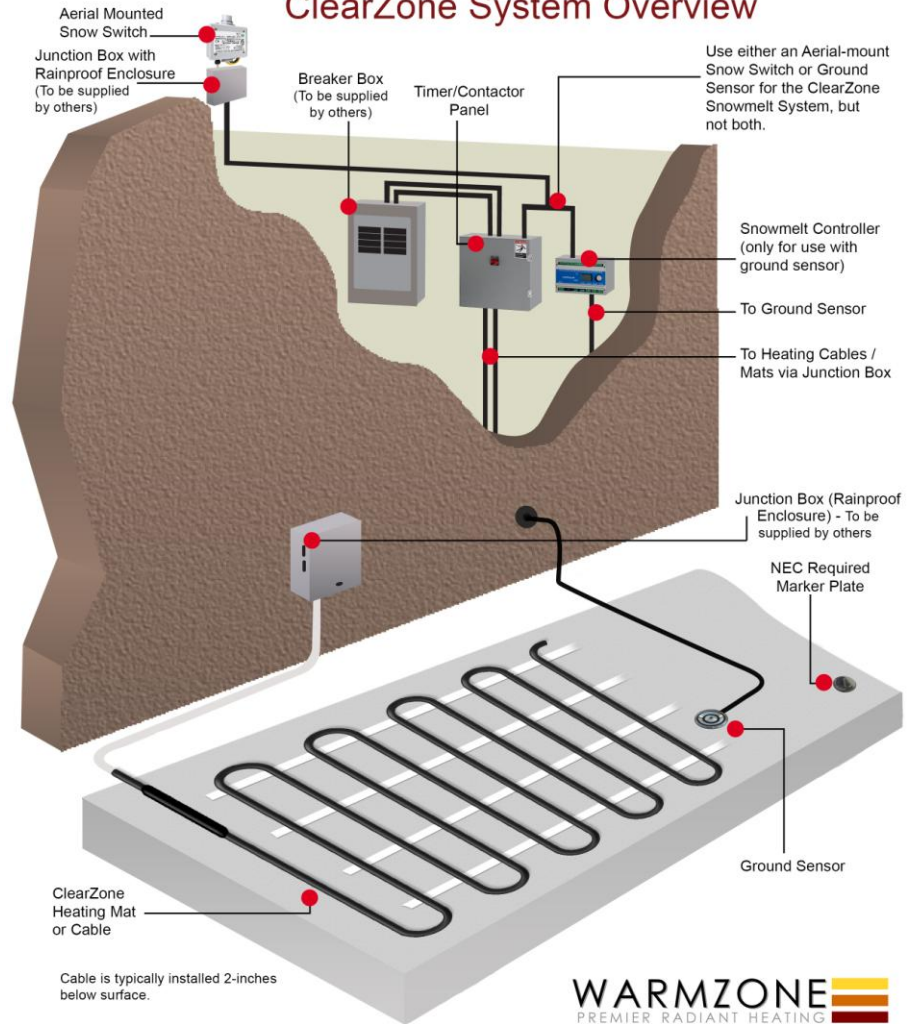

ClearZone Snow Melting Systems in Concrete (Full Snowmelt Coverage)

Laying out the ClearZone heating mats.

Pouring concrete over CZ heat cable and remesh.

AFTER: ClearZone heated driveway in operation.

ClearZone system installed in stained concrete.

ClearZone snowmelt system installed in concrete steps.

ClearZone snow melting system in operation.

ClearZone-heated concrete patio and sidewalks.

CZ-heated concrete driveway and parking area.

ClearZone heated concrete driveway.

CLEARZONE

WARMZONE
Premier Radiant Heating

ClearZone Heat Cable in Concrete
Perspective View

Perspective View

Sectional Side View

Illustration of ClearZone snow melting system in concrete.

ClearZone System Overview

Illustration of ClearZone snow melting system components.